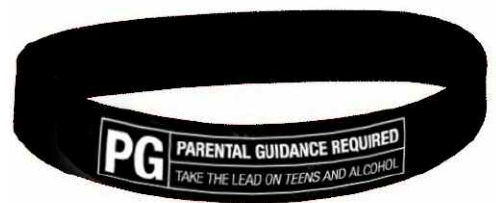

"Director"

"TV"

"V.I.P."

12"x18" Posters

Banner
2'x6' or 3'x8'

Mouse Pad

Retractable Banner - 33"x78"
*Choose from any poster design
(please indicate on order form)*

Key Tag

Pen

Pencil

Static Cling
4"x3"

Bumper Sticker
10"x3"

Floor Adhesive
18"x24"

Awareness Bracelet

Button
3"x2"

Pledge Card
3.5"x8.5"

Postcard
6"x9"
Choose from any poster design on front (please indicate on order form), and includes your custom message on back.

Stall Sign Insert
8.5"x11"

Choose from any poster design. Please indicate on order form.